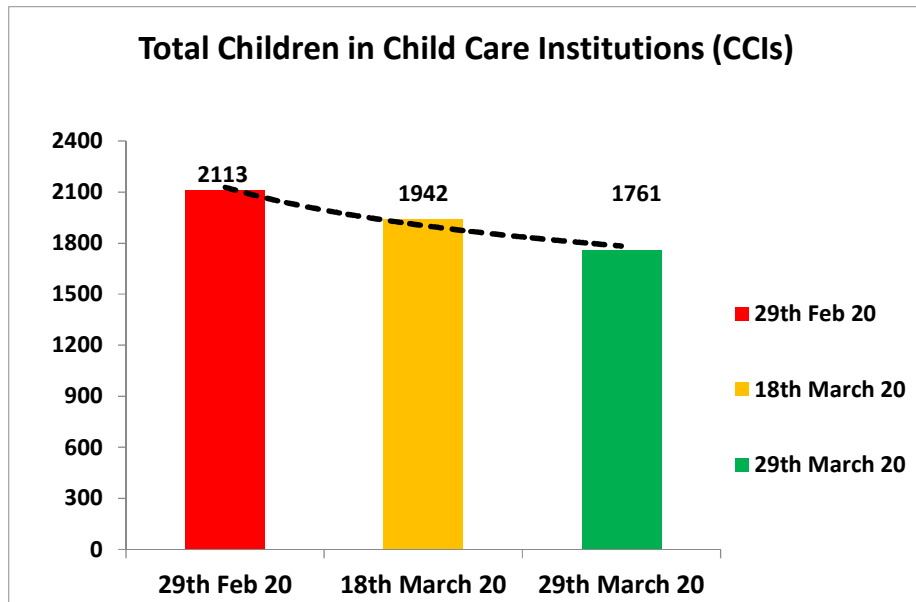

Graphical Presentation of Children in Institutional Care during the month of March 2020

Specialized Adoption Agency

Sanctioned Strength Vs Current Strength

Number & % Change in Strength of Observation Home During Feb 29th-March 29th 2020

JJB Wise no of Children residing in Observation Home (29th March 2020)