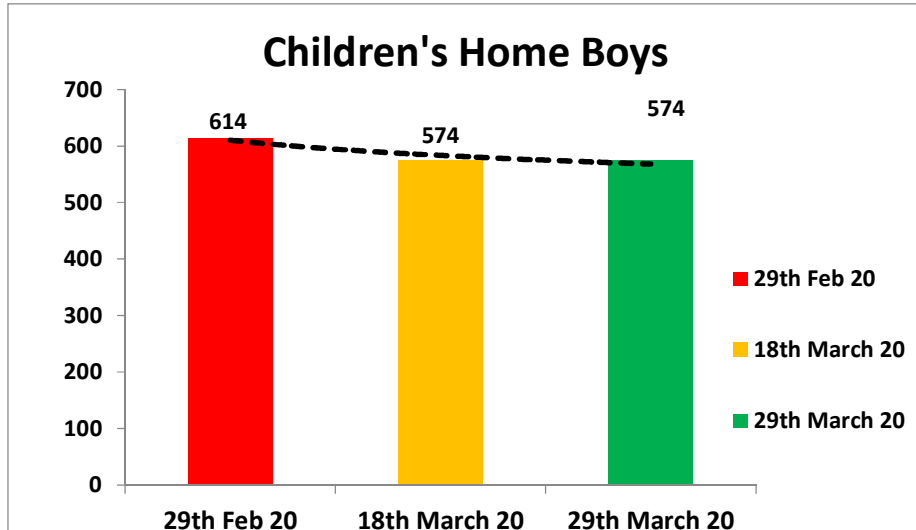

Graphical Presentation of Children in Institutional Care during the month of March 2020

Specialized Adoption Agency

Sanctioned Strength Vs Current Strength

Number & % Change in Strength of Observation Home During Feb 29th-March 29th 2020

JJB Wise no of Children residing in Observation Home (29th March 2020)