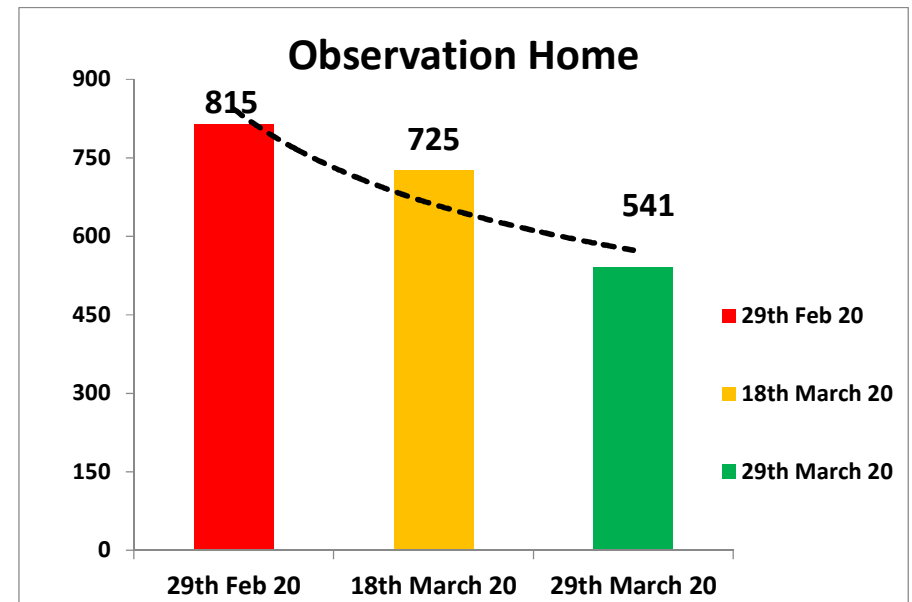

Graphical Presentation of Children in Institutional Care during the month of March 2020

Specialized Adoption Agency

Sanctioned Strength Vs Current Strength

Number & % Change in Strength of Observation Home During Feb 29th-March 29th 2020

JJB Wise no of Children residing in Observation Home (29th March 2020)