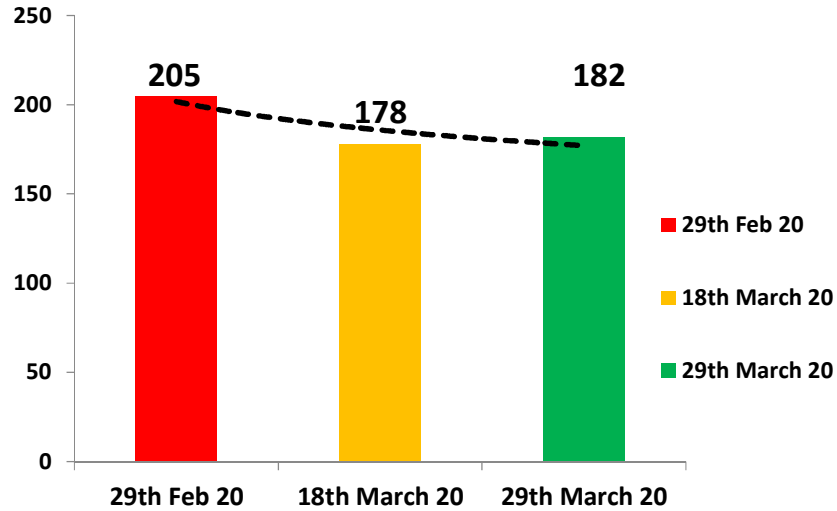

Graphical Presentation of Children in Institutional Care during the month of March 2020

Specialized Adoption Agency

Sanctioned Strength Vs Current Strength

Number & % Change in Strength of Observation Home During Feb 29th-March 29th 2020

JJB Wise no of Children residing in Observation Home (29th March 2020)