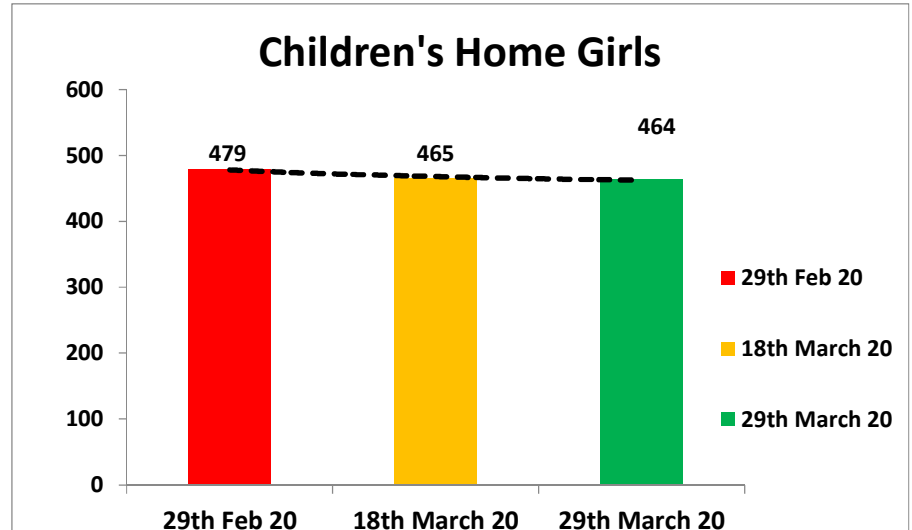

Graphical Presentation of Children in Institutional Care during the month of March 2020

Specialized Adoption Agency

Sanctioned Strength Vs Current Strength

Number & % Change in Strength of Observation Home During Feb 29th-March 29th 2020

JJB Wise no of Children residing in Observation Home (29th March 2020)