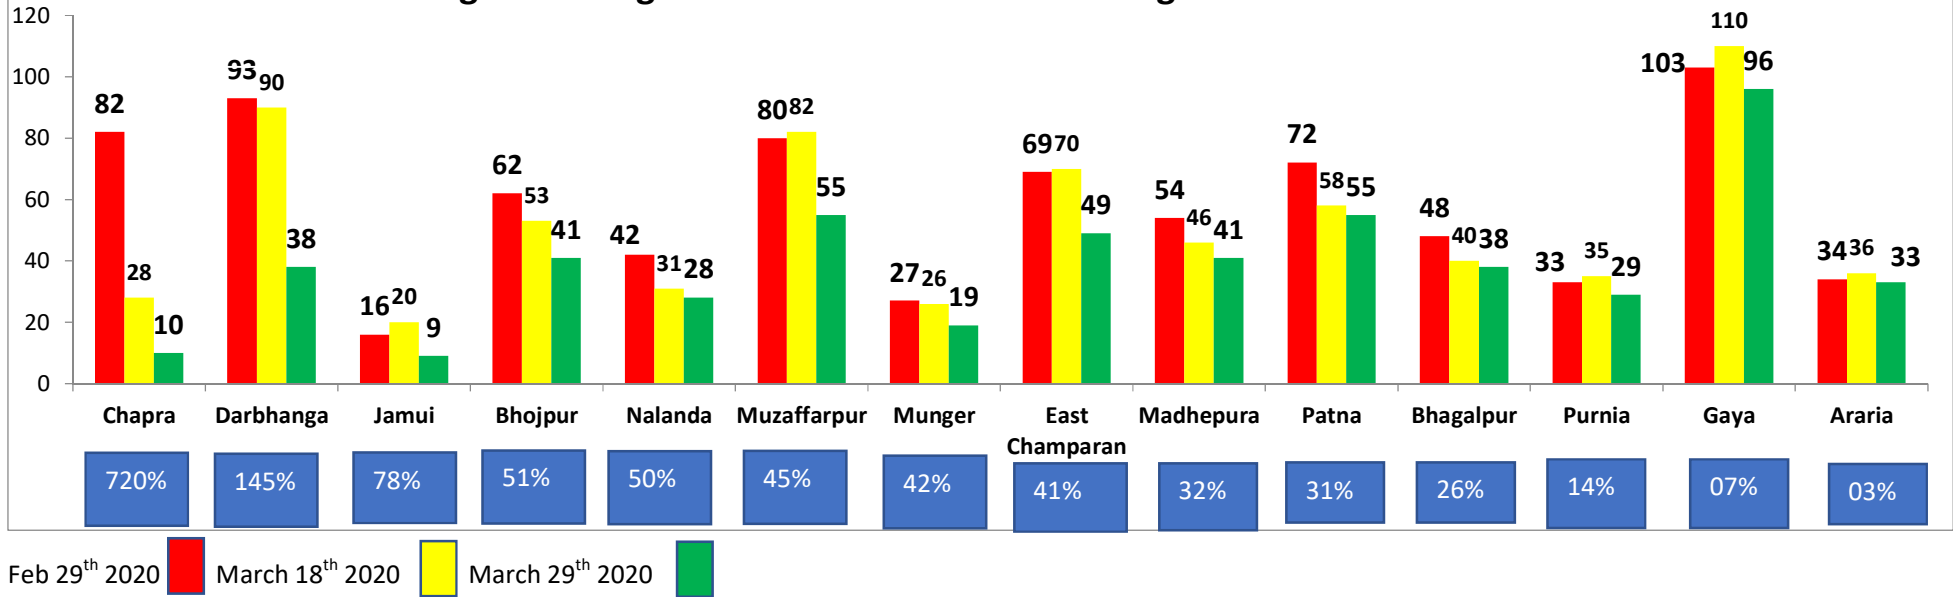

Graphical Presentation of Children in Institutional Care during the month of March 2020

Specialized Adoption Agency

Sanctioned Strength Vs Current Strength

Number & % Change in Strength of Observation Home During Feb 29th-March 29th 2020

JJB Wise no of Children residing in Observation Home (29th March 2020)