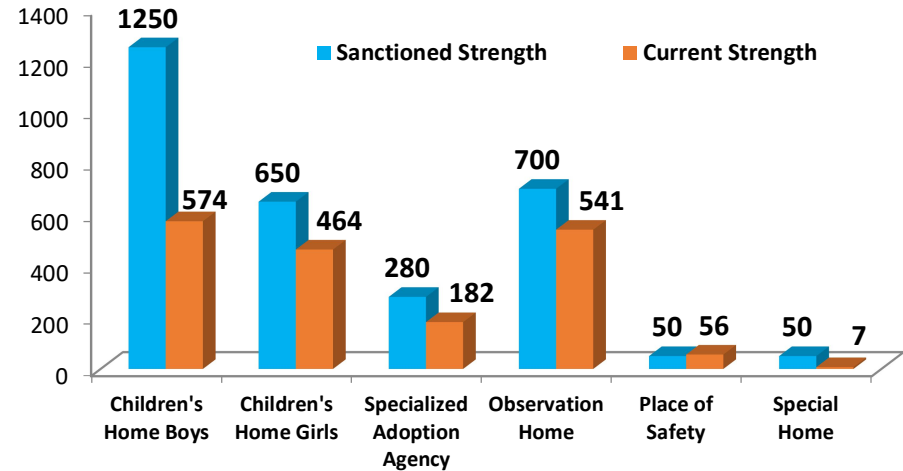

Graphical Presentation of Children in Institutional Care during the month of March 2020

Specialized Adoption Agency

Sanctioned Strength Vs Current Strength

Number & % Change in Strength of Observation Home During Feb 29th-March 29th 2020

JJB Wise no of Children residing in Observation Home (29th March 2020)